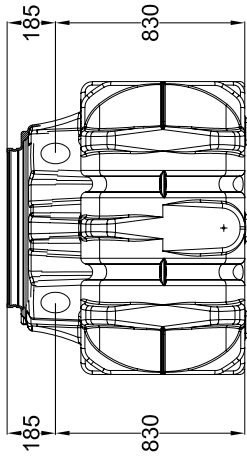

GRAF Rainwater Flat tank  
Platin 1500 L

Order no.

390000

www.graf.info  
info@graf.info

All Dimensions in mm  
+/- 3 % Tolerance

Weight

Approx. 82 kg

Date