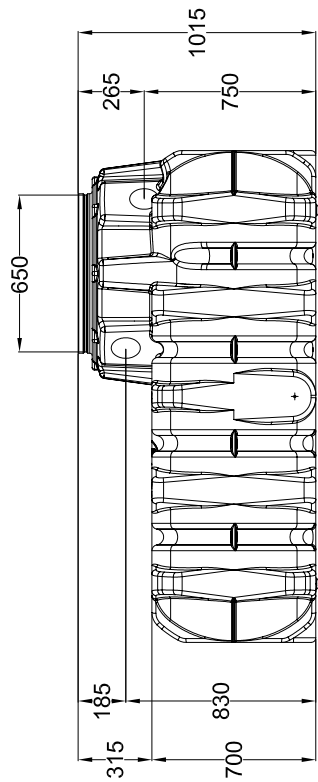

GRAF Rainwater Flat tank  
Platin 1500 L

Order no.

390000

www.graf.info  
info@graf.info

All Dimensions in mm  
+/- 3 % Tolerance

Weight

Approx. 82 kg

Date