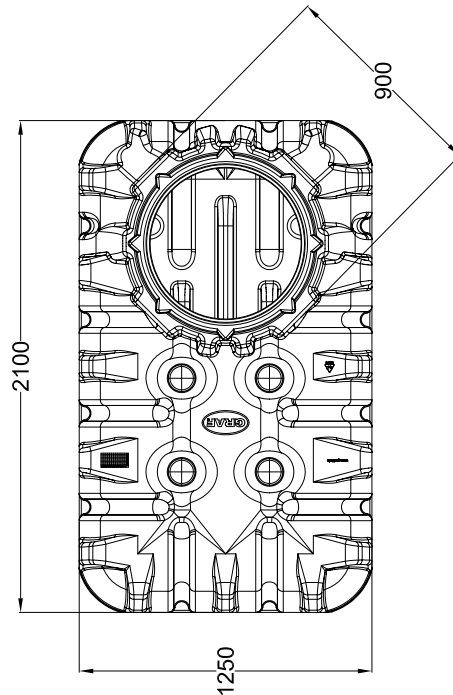

GRAF Rainwater Flat tank  
Platin 1500 L

Order no.

390000

www.graf.info  
info@graf.info

All Dimensions in mm  
+/- 3 % Tolerance

Weight

Approx. 82 kg

Date